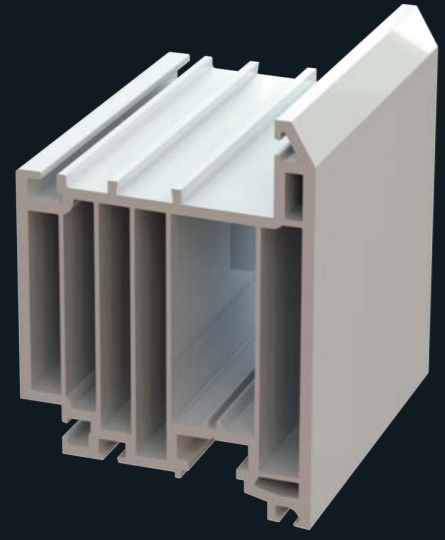

Maximum Performance

The dedicated steel reinforcement chamber ensures optimum security and larger sizes, along with a triple seal gasket option.

Open-out Flush Door Sash

In keeping with the design of the windows and compatible with all frame options, the dedicated flush door sash has a steel reinforcement chamber for larger sizes.