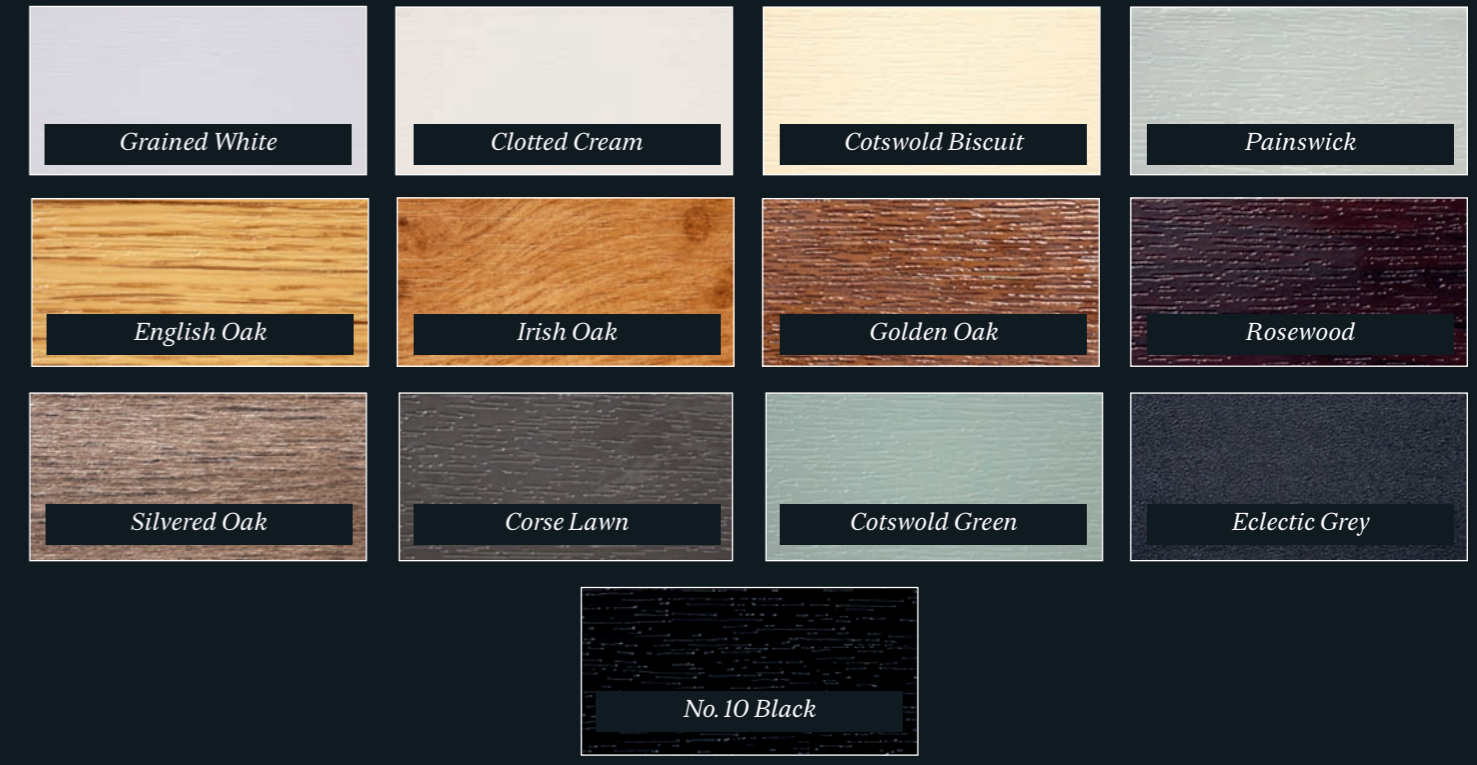

Foiled Colour Options