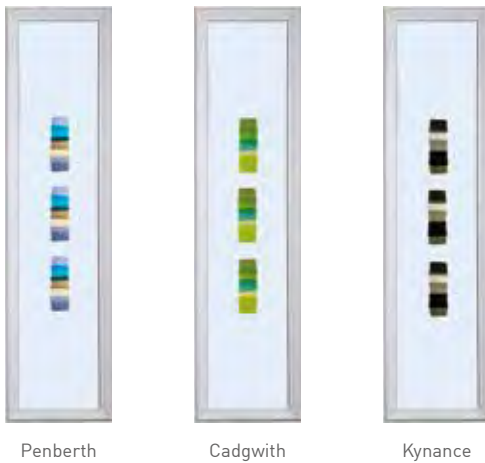

Traditional Letterplate

Letterplate for illustrative purposes only
Opens outwards

-  Pewter
-  Black

Finger pulls

Available with the heritage lock

-  Chrome
-  Gold
-  Satin
-  Black Chrome
-  White
-  Black

Amazing Glazing

A fine selection of beautiful glass to perfectly complement your choice of door. Whether modern or traditional you will find a glass style to really make your door stand out.

Jo Downs

HANDMADE GLASS

Solidor[®]
EXCLUSIVE

Jo Downs is one of the world's most respected fused glass designers. Working from her Cornwall studio, Jo's work draws inspiration from the beautiful coastal landscape while her advanced fusion techniques allow for the creation of abstract designs of great individuality and depth.

Hand crafted, each piece of glass is unique, turning the door to your home into a stunning work of art.

Solidor[®]
EXCLUSIVE

Artistic Glass

Inspired by classical artistic styles, such as art deco, minimalism, and the impressionist movement, The Modernist Range of glass is unique to Solidor.