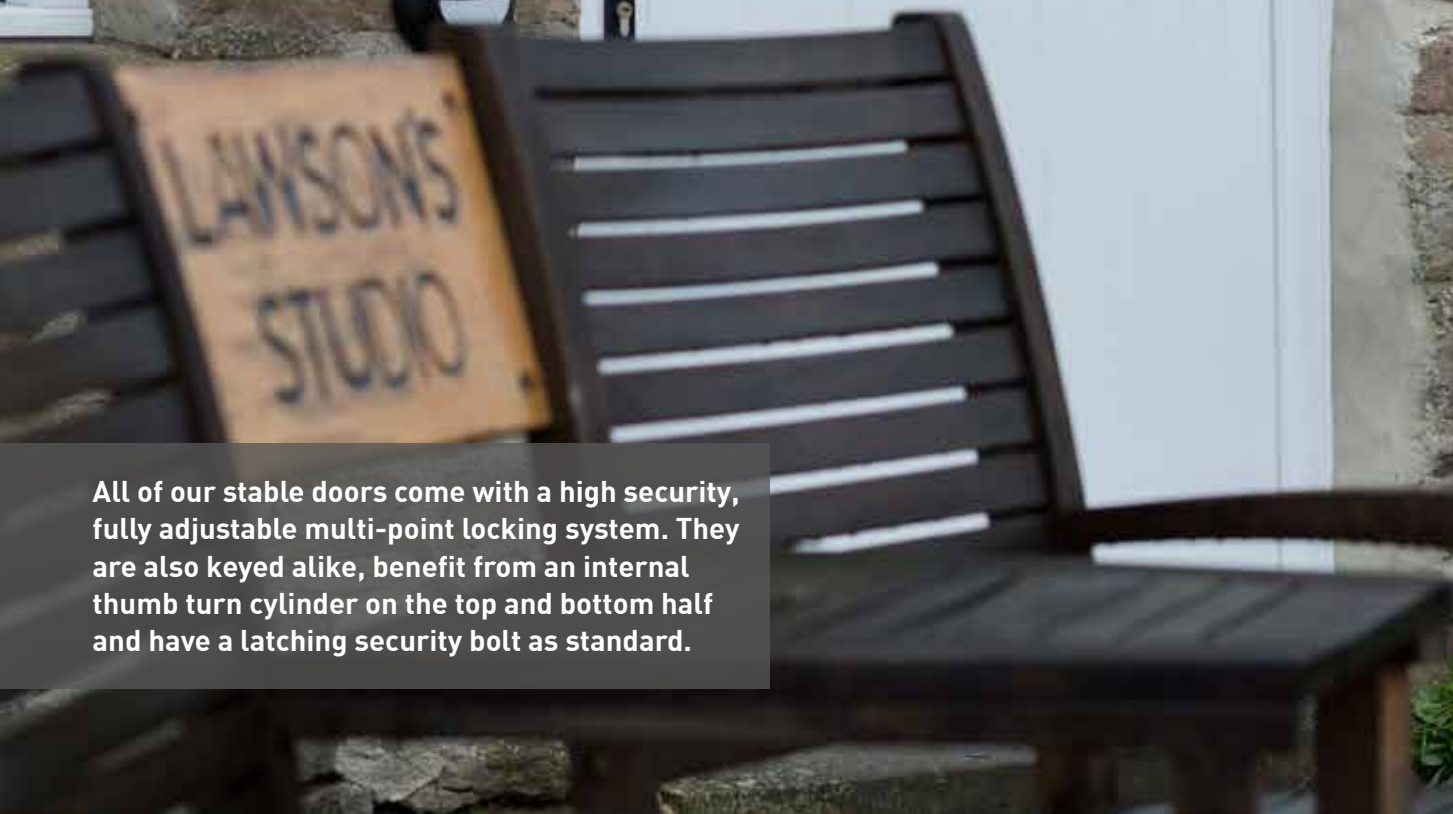

(contact us for more details)

Solidor[®]
EXCLUSIVE

Secured by Design

Police Preferred Specification

All of our stable doors come with a high security, fully adjustable multi-point locking system. They are also keyed alike, benefit from an internal thumb turn cylinder on the top and bottom half and have a latching security bolt as standard.