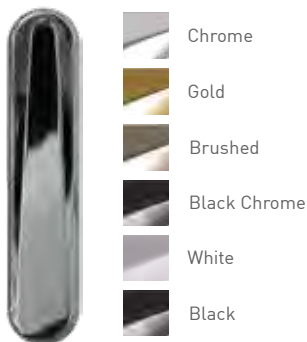

Nottingham

Furniture & Accessories

A selection of beautiful accessories and high security locks to perfectly compliment your choice of door. Whether contemporary or traditional you will find an accessory to really make your door stand out.

Door Knockers

Doctor

Premium 7" Doctor

Urn

Available with or without spyhole

Pony Tail

Stainless Steel

Lion

The Classical Range

Bullring Knocker

Lever / Lever inline handle

Escutcheon

Pull Knob

Letterplate (opens inwards)

Butt Hinge

-  Gold
-  White
-  Black
-  Brushed Ali

Hinges

Our new slimline, PAS 23-24 tested, face fixed flag hinge is sleek and modern.

-  Chrome
-  Gold
-  Brushed
-  Black Chrome
-  White
-  Black

Handles

A large range of premium quality handles to complement our doors. Available with a choice of a standard lever or one of the three exclusive options across the whole range of finishes.