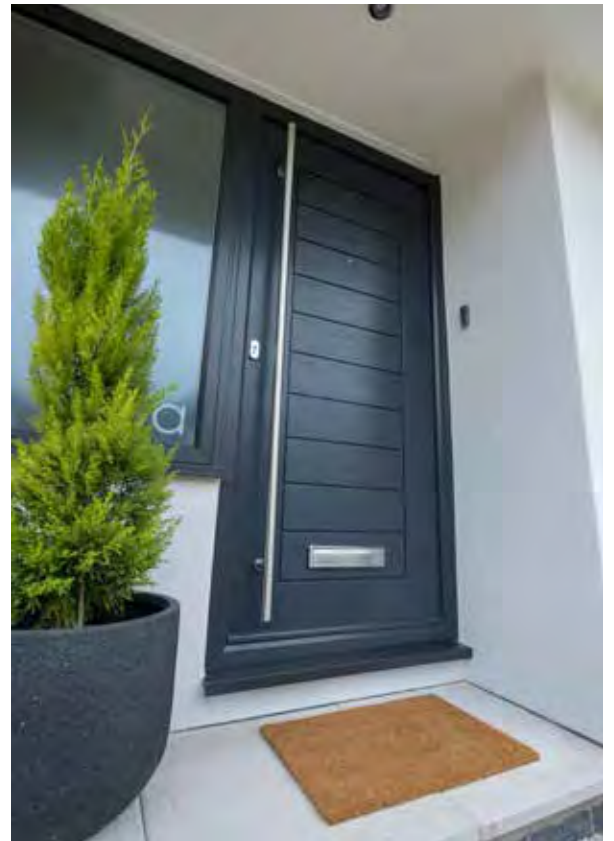

Colour - Chartwell Green
Handle - Lever/Lever

Colour - Painswick
Handle - ES21

Red	Green	Blue	Black	White	Duck Egg Blue	Walnut	Irish Oak	Rich Aubergine	Chartwell Green	Cobalt Blue	Twilight Grey
French Grey	Foiled White	Anthracite Grey	Golden Oak	Schwarzbraun	Rosewood	Cream	Peacock Blue	Golden Sand	Painswick	Lavender