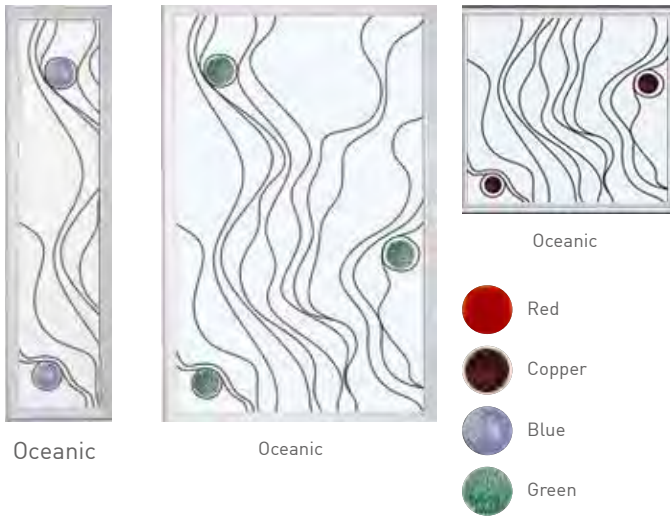

The stunning Cornish landscape that inspires Jo's work