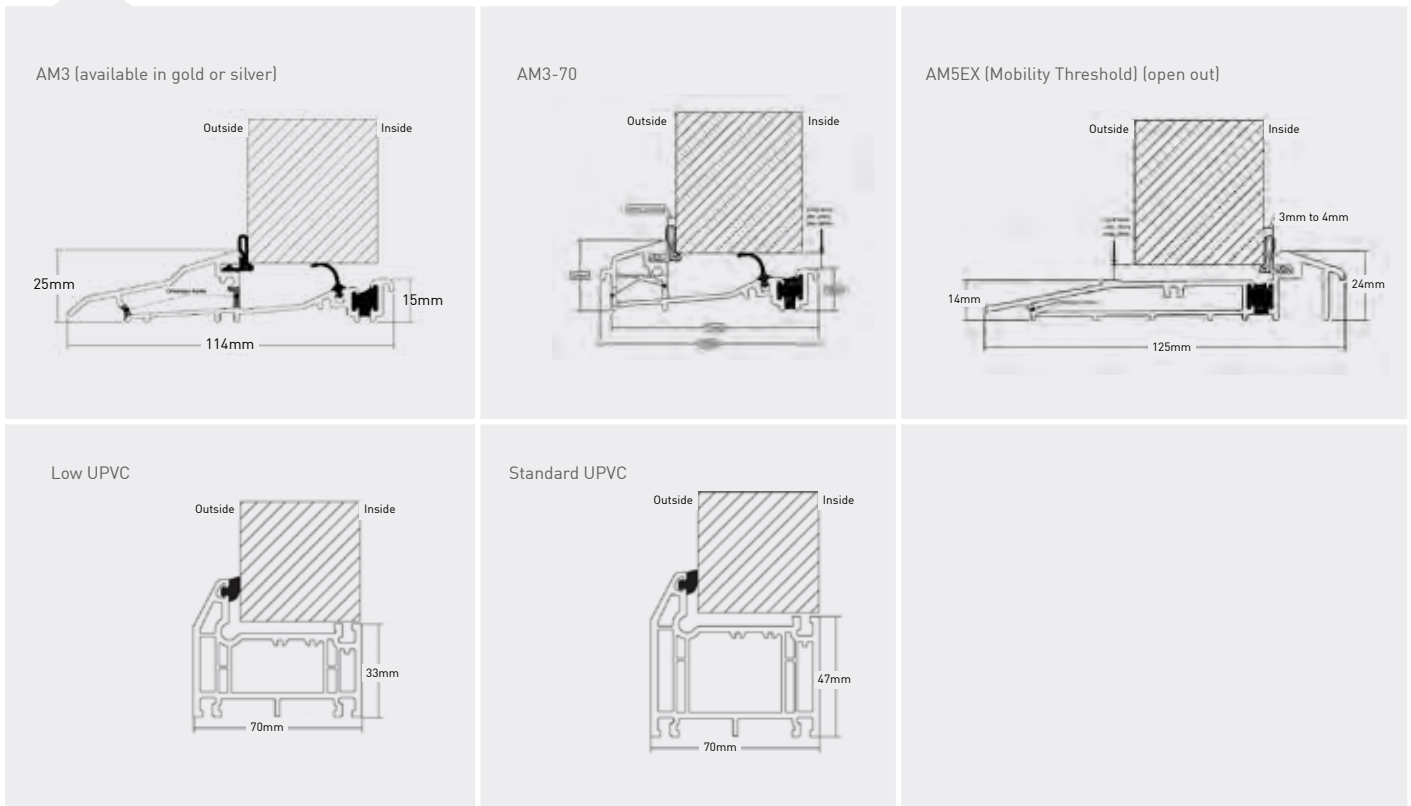

Thresholds

To allow for every circumstance we offer the largest range of door thresholds. The AM3 and AM5EX aluminium threshold are both Part 'M' compliant within the latest Building Regulations for easy access.