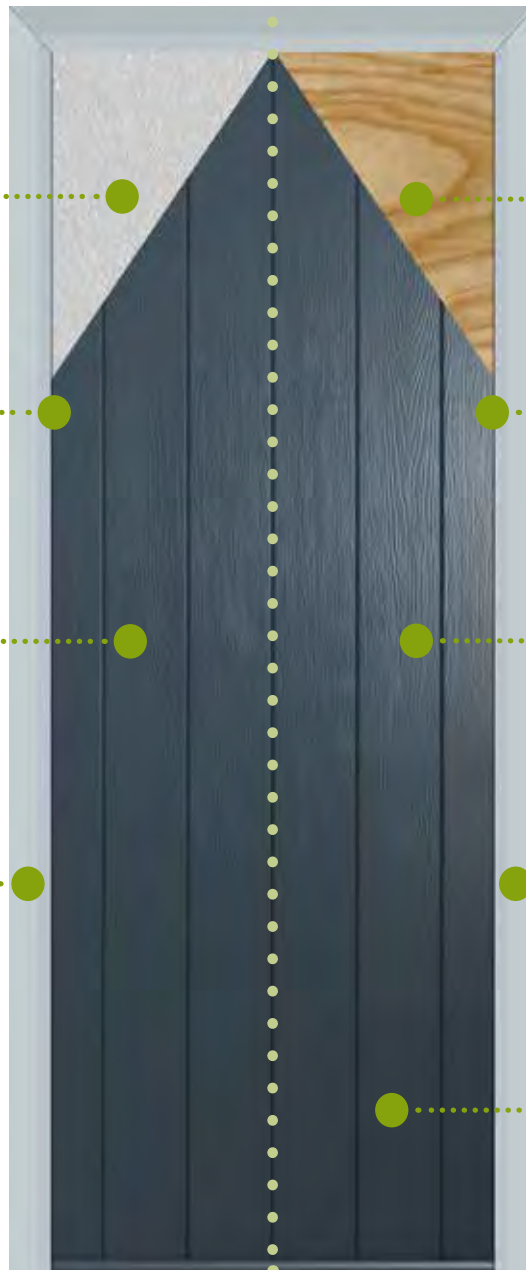

PLEASE NOTE THE IMAGES SHOWN WITHIN THIS BROCHURE ARE FOR ILLUSTRATION PURPOSES ONLY

Choosing Solidor®

We understand that knowing your home and family are protected is a major factor when choosing a new door.

A typical foam filled door construction

Solidor's unique solid timber construction

40mm Foam Filled Centre performs thermally, but because this is a foam fill it is neither solid, nor secure.

Visible Edge Banding as a result you will often see a different coloured line running the length of the door.