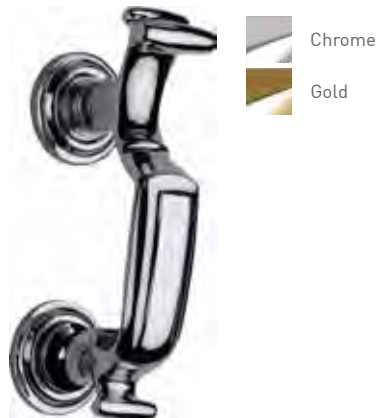

Nottingham

Furniture & Accessories

A selection of beautiful accessories and high security locks to perfectly compliment your choice of door. Whether contemporary or traditional you will find an accessory to really make your door stand out.

Door Knockers

Doctor

Premium 7" Doctor

Urn

Available with or without spyhole

Pony Tail

Stainless Steel

Lion

The Classical Range

Bullring Knocker

Lever / Lever inline handle

Escutcheon

Pull Knob

Letterplate (opens inwards)

Butt Hinge

-  Gold
-  White
-  Black
-  Brushed Ali