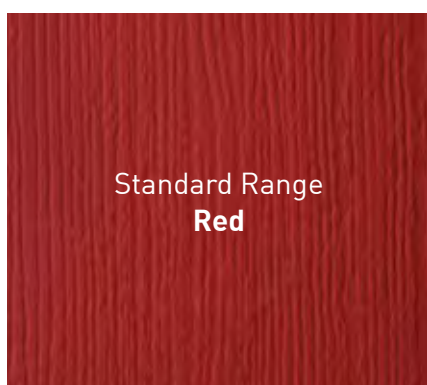

Molybdenum Alloy Core
25% denser than Iron

Resistance Sections
Sacrificed when snapped

A Colourful Entrance

We offer the **largest** range of colours from stock in the UK.

Choose from **23 colours** inside and/or outside for the door with **18 frame** colour options.

* Available as a door and/or a frame option

*Due to the limitations of the lithographic printing process, colour samples may not be an exact match to actual doors.

RAL Colour Match for Solidor Door Skins

White Skins - RAL 9016

Black - RAL 9005

Anthracite Grey - RAL 7016

Cream - RAL 9001

Rosewood - Foiled Material

Cobalt Blue - Pantone 7683

Duck Egg Blue BRITISH STANDARD RANGE 4800/5252 REF 20-C-33

Blue Skins - RAL 5011