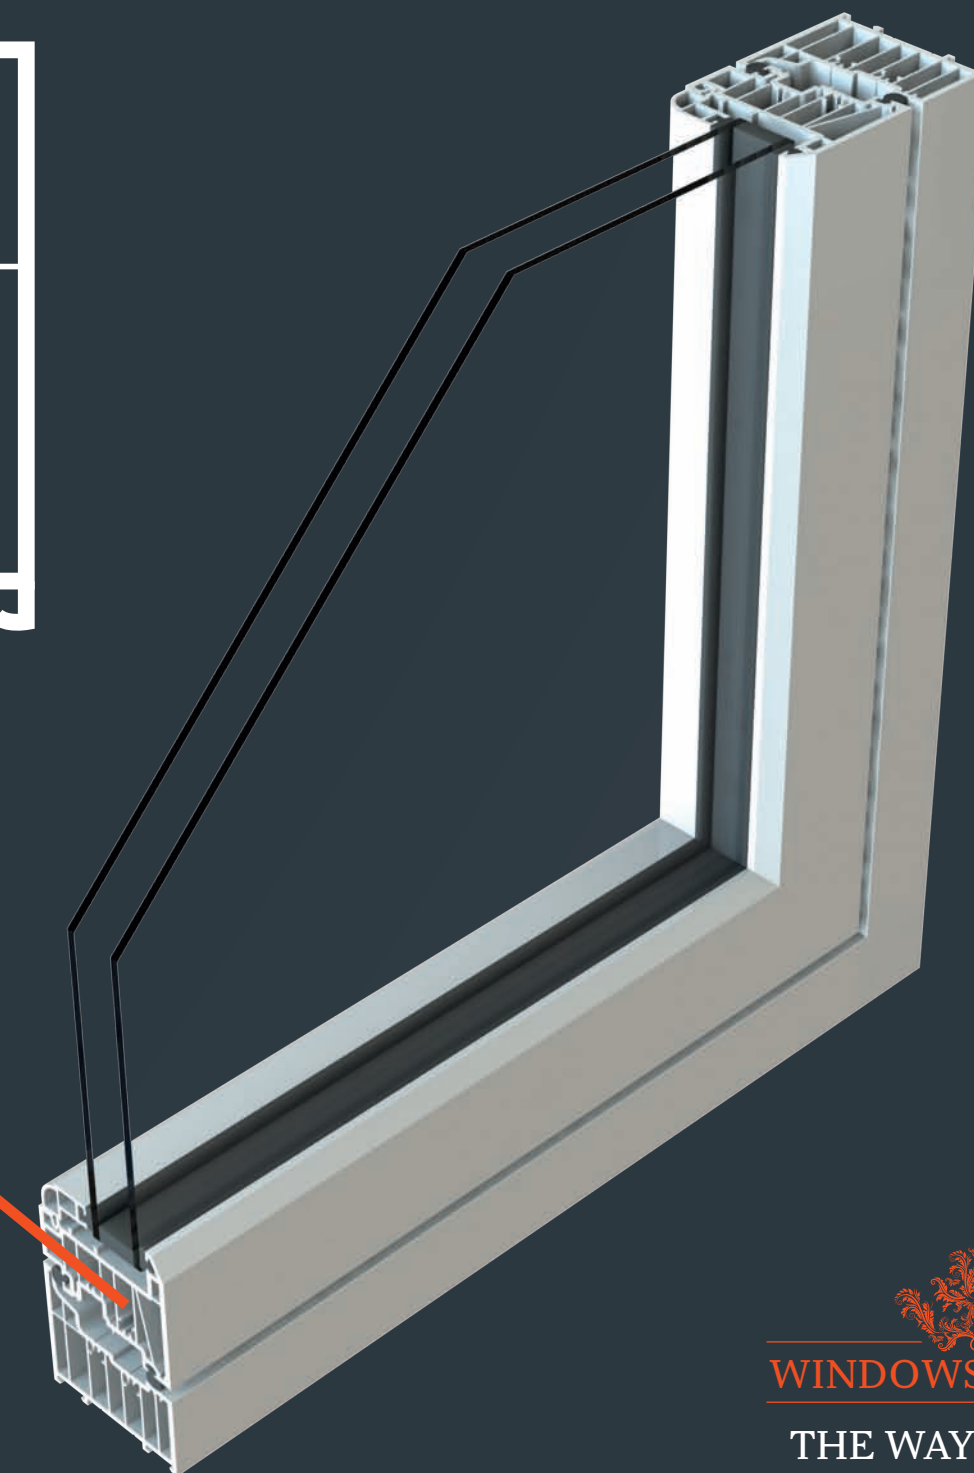

## Lock & Hinge Retention

Residence 7 boasts superior design details and screw retention reinforcements, locks and hinges are secured firmly into position. Residence 7 is also specifically designed to accommodate the additional weight of triple glazed units, allowing heavy duty hinges to fit and operate perfectly.

# MARKET LEADING DESIGN FOR MODERN LIVING

## 7 Chamber Design

Residence 7 has been engineered to meet current and anticipated future standards. Other window frames typically offer 3 or 5 chambers and are usually 70mm wide, R7 has 7 chambers and is 75mm wide, resulting in superior thermal, acoustic, strength and security performances.

## Energy Efficient Glazing

Residence 7 is designed to accommodate 'energy efficient glazing' this term is used to describe double glazing or triple glazing used in modern windows. Residence 7 has options for 28mm double glazing or 44mm triple glazing. The glazing bead is always on the inside which contributes to a higher security performance.