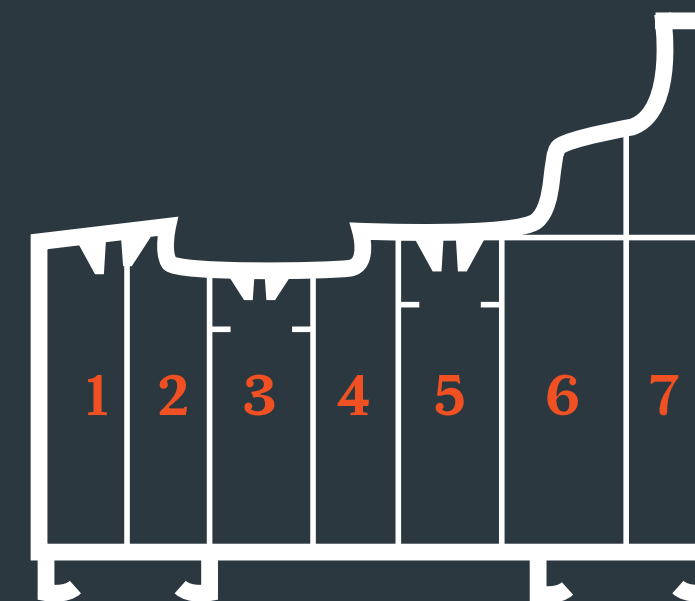

7 Chamber Design

Residence 7 has been engineered to meet current and anticipated future standards. Other window frames typically offer 3 or 5 chambers and are usually 70mm wide, R7 has 7 chambers and is 75mm wide, resulting in superior thermal, acoustic, strength and security performances.