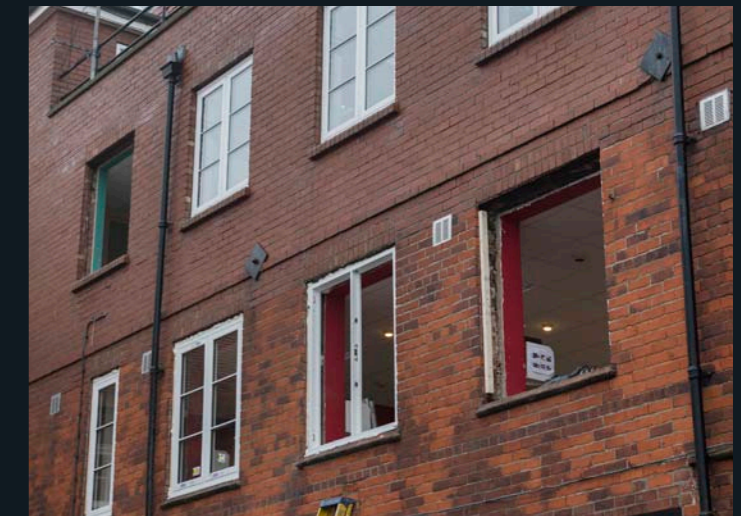

SCARBOROUGH COLLEGE CASE STUDY

R9

R9 Grade II Listed Building Approved

Scarborough College

This beautiful 14-acre site in the seaside town of Scarborough has been committed to the highest standards of education for over 100 years for children aged 3 - 18.

Specified for its authentic timber aesthetic, Residence 9 in the classic colour choice Grained White is the perfect fit for this Grade II Listed College building. Sympathetically restored whilst upgrading to superior acoustic, security and thermal performance, Residence 9 achieved one of the highest classifications of British Standard weather tests due to its robust design and far surpasses the British Building Regulation requirements.

The result is a heritage building restored to the highest standards, the Residence 9 timber alternative system compliments its rich history aesthetically whilst ensuring it remains looking clean and fresh and for years to come with virtually no maintenance.