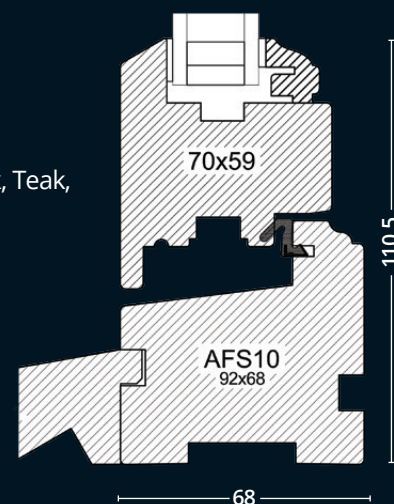

Specification

- ✓ Engineered Redwood as standard
- ✓ Grandis hardwood upgrade option available
- ✓ All timber FSC® certified
- ✓ Default colour – Traffic White RAL 9016
- ✓ Standard 'Choices' stains – Mahogany, Cyprus Light Oak, Teak, Walnut and Ebony
- ✓ Any RAL colour can be provided upon request
- ✓ Choice of 25mm, 40mm or 56mm bonded Astragal bar
- ✓ Optional 56mm solid glazing bars
- ✓ Available double or triple glazed
- ✓ PAS 24 / DocQ options available
- ✓ Casements - Internally glazed
- ✓ Top swing fully reversible - Externally glazed
- ✓ 94mm front to rear outer frame available