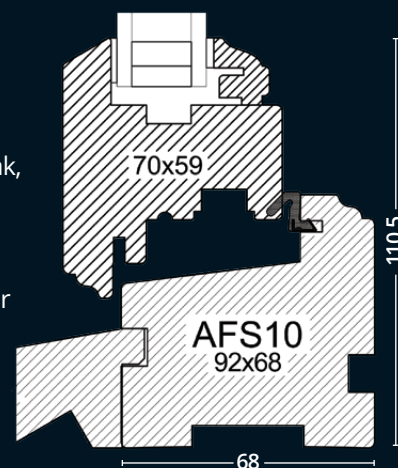

Specification

- ✓ Engineered Redwood as standard
- ✓ Grandis hardwood upgrade option available
- ✓ All timber FSC® certified
- ✓ Default colour – Traffic White RAL 9016
- ✓ Standard 'Choices' stains – Mahogany, Cyprus Light Oak, Teak, Walnut and Ebony
- ✓ Any RAL colour can be provided upon request
- ✓ Available 'A' Energy Rated
- ✓ Choice of 25mm, 40mm or 56mm bonded Astragal bar
- ✓ Optional 56mm solid glazing bars
- ✓ Available double or triple glazed
- ✓ PAS 24 / DocQ options available
- ✓ Internally glazed
- ✓ 94mm front to rear outer frame available