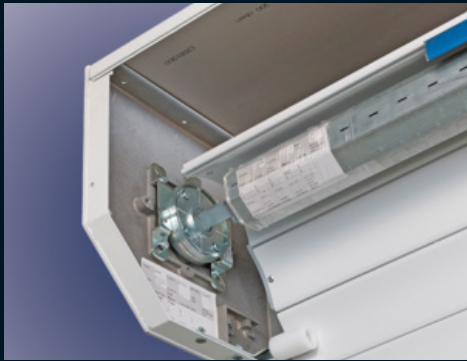

The *Choices* brand

Windows, Doors, Conservatories

SecureRoll Remote Controlled Garage Doors

SecureRoll Features:

- ✓ "Classic" design for typical garage door dimensions
 - 77mm Insulated slats
 - Secured by Design approval
- ✓ "Compact" design specifically for garages with limited headroom
 - 55mm Insulated slats
- ✓ Remote control operation
- ✓ A wide range of colours
- ✓ Comprehensive 5 year SecureRoll warranty
- ✓ Intruder alarm
- ✓ Courtesy light
- ✓ Holiday mode - Increased security
- ✓ Manual Override

SecureRoll Garage Doors

Thermally efficient, made to measure remote controlled garage doors available in a wide range of colours that will perfectly complement 'Choices' Windows and Doors.

Safety Brake

Space Saving Roll