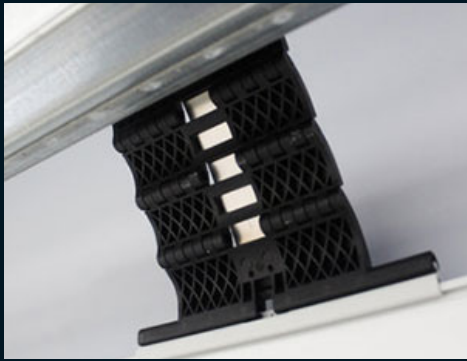

SecureRoll Garage Doors

Thermally efficient, made to measure remote controlled garage doors available in a wide range of colours that will perfectly complement 'Choices' Windows and Doors.

Safety Brake

Space Saving Roll

Manual Override

Anti-Lift Locking System

Durable Slats

Effective Weather Strip

Strong Guides and Slats

Wireless Safety Edge Sensor

Vision Panels Option

Secured by Design