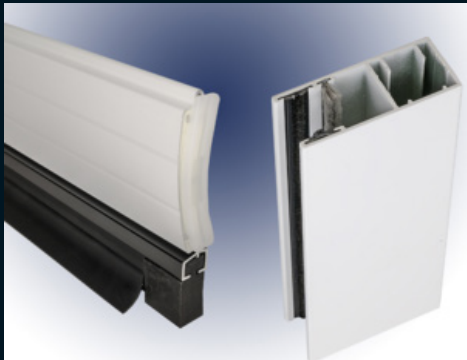

Manual Override

Anti-Lift Locking System

Durable Slats

Effective Weather Strip

Strong Guides and Slats

Wireless Safety Edge Sensor

Vision Panels Option

Secured by Design