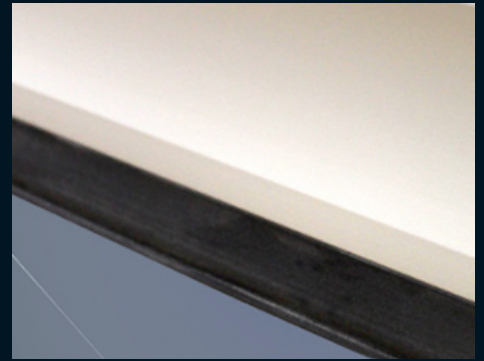

Manual Override

Anti-Lift Locking System

Durable Slats

Effective Weather Strip

Strong Guides and Slats

Wireless Safety Edge Sensor

Vision Panels Option

Secured by Design