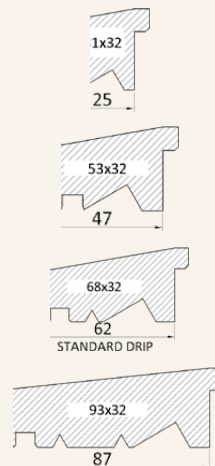

Threshold and Cill Details

Aluminium threshold

Optional 44mm sub sole

Cill extensions

Choices Timber Door range are supplied with aluminium threshold as standard offering a 19mm clearance.

In addition a 44mm sub sole can be added to suit differing internal floor levels. Where suitable the sub sole can take a choice of 4 cill extensions.

Hinge Clearance

27mm

Slimline butt hinge offering 27mm plasterline clearance

Why not consider the other collections available from **The Choices brand**

Windows, Doors, Conservatories & Orangeries manufactured from state of the art PVCU and Aluminium for Domestic and Commercial properties.