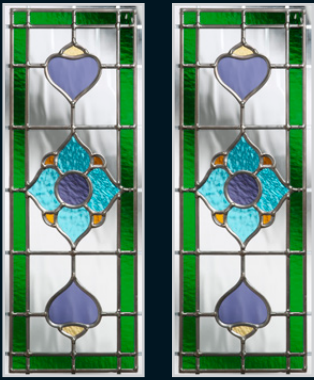

High Performance Doors

Specification

- ✓ Rebated door in engineered Redwood frame
- ✓ Full range of factory finished colours and stains
- ✓ Slab hung on 3 heavy duty adjustable security steel hinges
- ✓ Multi-point locking system
- ✓ Low level aluminium threshold as standard
- ✓ Integral draught strips and purpose designed weatherbars
- ✓ Door handle in White/Gold/Black/Chrome/Brushed Chrome
- ✓ Optional upgrade to any RAL Colour
- ✓ Clear or decorative obscure glass (not Oriel, Satinova or Warwick)

Hinge Clearance

27mm

Slimline butt hinge offering 27mm plasterline clearance

Why not consider the other collections available from **The Choices brand**

Windows, Doors, Conservatories & Orangeries manufactured from state of the art PVCU and Aluminium for Domestic and Commercial properties.

Scotdoor Decorative Glass Range

Dorchester
Green, Amber, Blue

Diamonds
Clear, Green, Red, Blue, Purple

Designer Etch
Purple, Blue, Green, Black

Murano
Green, Black, Blue, Red, Purple

Caledonian Rose

Fleur

Linear