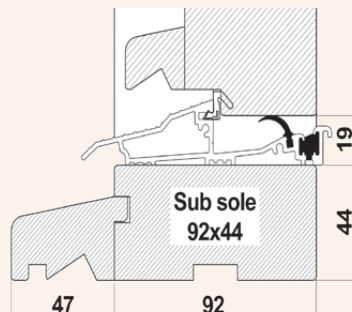

Construction

Extruded polystyrene rigid foam insulation plate (XPS)

Vertical veneer

Aluminium stabilising sheet, security and moisture barrier

Vertical veneer

Horizontal veneer

1.5 mm quarter cut veneer for appearance and durability

Threshold and Cill Details

Aluminium threshold

Optional 44mm sub sole

Cill extensions

Choices Timber Door range are supplied with aluminium threshold as standard offering a 19mm clearance.

In addition a 44mm sub sole can be added to suit differing internal floor levels. Where suitable the sub sole can take a choice of 4 cill extensions.