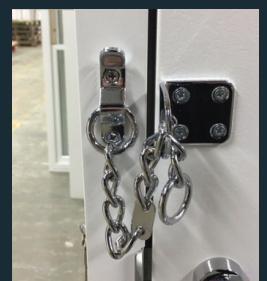

Available in any RAL colour

Standard Stain Finishes

Single stain both sides only

Mahogany	Cyprus Light Oak	Teak
----------	------------------	------

Door Handles (PAS 24 with 3 star cylinders)

Standard

Upgrades

Security Chain

Timber Scotdoor Range

'Choices' fully assembled doors combine tried and proven Scandinavian technology with traditional British styling to give exceptional performance against the weather and a high level of resistance to forced entry.

High Performance Doors

Specification

- ✓ Rebated door in engineered Redwood frame
- ✓ Full range of factory finished colours and stains
- ✓ Slab hung on 3 heavy duty adjustable security steel hinges
- ✓ Multi-point locking system
- ✓ Low level aluminium threshold as standard
- ✓ Integral draught strips and purpose designed weatherbars
- ✓ Door handle in White/Gold/Black/Chrome/Brushed Chrome
- ✓ Optional upgrade to any RAL Colour
- ✓ Clear or decorative obscure glass (not Oriel, Satinova or Warwick)