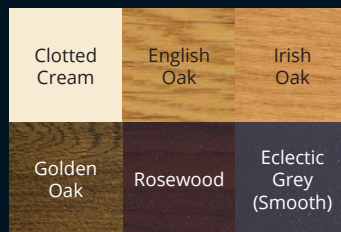

Decorative Astragal bars upgrade

Upgrade to Traditional Handles

Available in Pewter or Black

Pear Drop

Cottage

Monkey Tail

Avon Slimline

'Choices' Residence Doors

R9, R2, R7 Residence Door Colour Options

R9 Flush100

Both sides only

Both sides or on grained white

Dual foil

Open-on Doors only

Both sides only

R2 Flush2

For both open-in and open-out doors

Both sides or on Grained White

Unfoiled Matt finish both sides

R7 Flush75

Both sides only

Both sides or on chalk white

On chalk white only

Unfoiled matt finish both sides

Chalk white is unfoiled
NB: No dual foil option.
Rebates not foiled.

Open-on Doors only

Both sides only

Unfoiled matt finish both sides

Why not consider the other collections available from **The Choices brand**