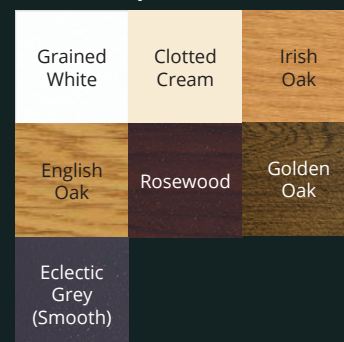

Decorative Astragal bars upgrade

Upgrade to Traditional Handles

Available in Pewter or Black

Pear Drop

Cottage

Monkey Tail

Avon Slimline

'Choices' Residence Doors

R9, R2, R7 Residence Door Colour Options

R9 Flush100

Both sides only

Both sides or on grained white

Dual foil

Open-on Doors only

Both sides only

R2 Flush2

For both open-in and open-out doors

Both sides or on Grained White

Unfoiled Matt finish both sides

R7 Flush75

Both sides only

Both sides or on chalk white

On chalk white only

Unfoiled matt finish both sides

Chalk white is unfoiled
NB: No dual foil option.
Rebates not foiled.

Open-on Doors only

Both sides only

Unfoiled matt finish both sides

Why not consider the other collections available from **The Choices brand**