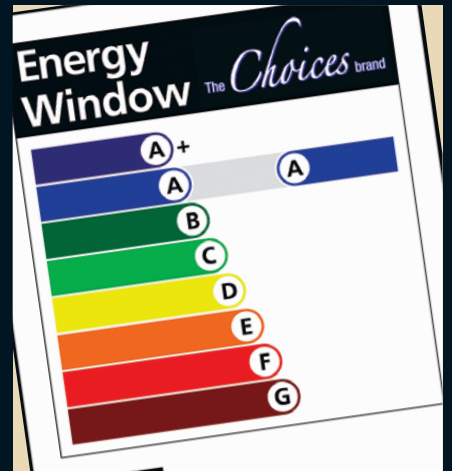

Available 'A' Energy Rated