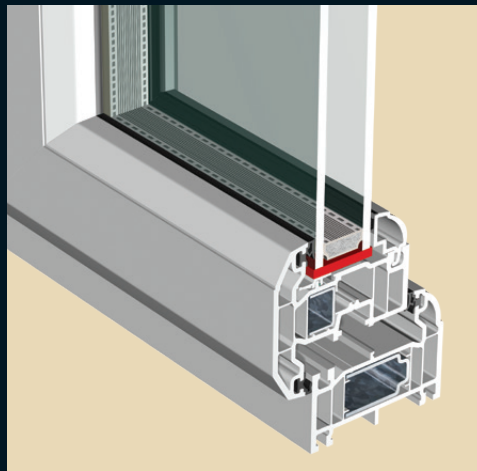

Colour Options

Both sides or on smooth white

Both sides only

On smooth white only

Special colour combinations available upon request and extended lead times

Legacy

'Choices' 70mm LEGACY Storm Casement windows offer the best of both worlds – Look and feel like timber and have all the benefits of modern technology. Legacy 'Alternative to Timber' windows offer the ideal solution when windows need replacing.

Designed with timber features in mind

Putty line external chamber finish with 154mm slim sash / mullion / sash sightline

Arrissed joints mimicking traditional timber joinery

C70 slim sash with Astragal bar upgrade

Mechanical jointed transoms and mullions

70mm frame for double or triple glazing

Available 'A' Energy Rated

Why not consider the other collections available from *The Choices brand*

Windows, Doors, Conservatories & Orangeries manufactured from state of the art PVCU and Aluminium for Domestic and Commercial properties.