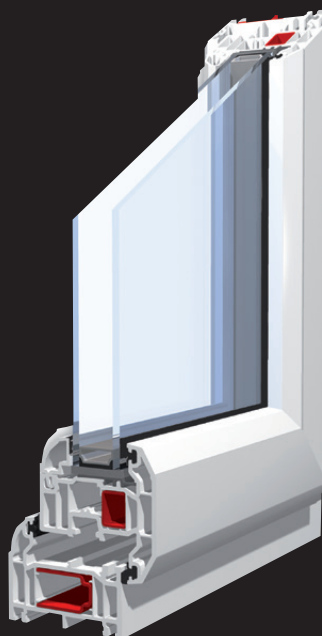

Maximum Sizes

Side Hung

Width = 650mm
Height = 1325mm

Top hung

Width = 1100mm
Height = 1100mm
Maximum 1m²

Triple Glazing Upgrade

All 70mm Kömmerling windows available with 36mm or 40mm triple glazing upgrade

Recommended O/A Maximum Sizes

Side hung = 750mm (w) 1400mm (h)
Top hung = 1350mm (w) 1250mm (h) / Maximum 1m²

Zero Sightline frames available

Three Astragal Bar Options

21mm

25mm

50mm

Kömmerring

'Choices' The UK's largest supplier

Kömmerring 070 and C70 versatile product range available in a wide range of colours, gasket and Astragal bar options double or triple glazed.

070

Fully Sculptured

C70

Chamfered

Flush 70

C70

Slim Sash

Legacy

Sculptured inside
Chamfered Outside

Gasket colour options for non foiled white

070 Standard - black gasket/black warmedge spacer
Option - silver gasket/white warmedge spacer*

C70 Standard - black gasket/black warmedge spacer
Option - silver gasket/white warmedge spacer*