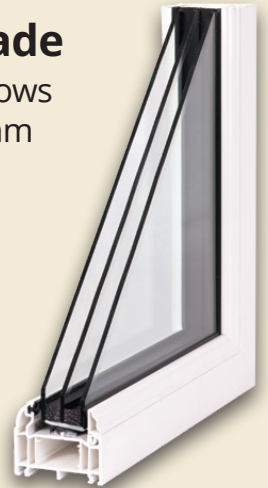

Maximum Sizes

Side Hung

Width = 650mm
Height = 1325mm

Top hung

Width = 1100mm
Height = 1100mm
Maximum 1m²

Triple Glazing Upgrade

All 70mm Kömmerling windows available with 36mm or 40mm triple glazing upgrade

Recommended O/A Maximum Sizes

Side hung = 750mm (w) 1400mm (h)
Top hung = 1350mm (w) 1250mm (h) / Maximum 1m²

Zero Sightline frames available

Three Astragal Bar Options

21mm

25mm

50mm

Kömmerring