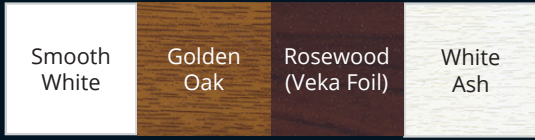

Mechanical joint upgrade

PVCU Doors

imagine

Standard Colour Options

Both sides or on smooth white

*Golden Oak / Golden Oak
Rosewood / Rosewood
on Brown Base*

Both sides or on smooth white

on White Base

On smooth white only

Single door with midrail and Astragal Bars

Modern design single door with tongue and groove panel

Handles

Handle for Imagine Single and Double doors

Balmoral

Swan

(Not Black or White)

Black, White, Hardex Gold, Hardex Satin, Hardex Bright Chrome, Hardex Graphite or Antique Black

Avon Slimline

Black or Pewter

Cottage

Black or Pewter

Monkey Tail

Black or Pewter

Why not consider the other collections available from *The Choices brand*