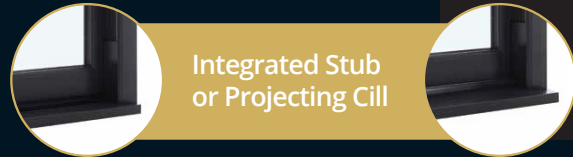

The *Choices* brand

Windows, Doors, Conservatories

Imagine Vertical Sliding Sash Window

Specification:

- ✓ Smooth white 146mm front to back profile
- ✓ Fully welded or mechanically jointed
- ✓ 'A' Energy Rated
- ✓ 28mm Softcoat float glass sealed units
- ✓ Black warmedge - Argon filled
- ✓ Internally sculptured beads
- ✓ Deep 'authentic' bottom rail - mechanically jointed
- ✓ Pre-tensioned maintenance free balances
- ✓ Sashes tilt inwards for cleaning
- ✓ Single cam lock on windows up to 800mm wide
- ✓ Double cam locks on windows 801 or over
- ✓ Lowline glazing - black gaskets
- ✓ Slim 50mm top sash
- ✓ 66mm midrail sight line
- ✓ Equal glass height as standard
- ✓ Optional 155mm integrated stub cill or 200mm projecting cill
- ✓ Virtually maintenance free

Vertical Sliding Sashes

The outstanding Imagine Vertical Sliding Sash Window is designed with timber in mind. Exceptional performance, utilising modern technology they offer traditional styling whilst maintaining authentic looks.

Lockable Latch

Tilt Button

Decorative Plant - On Sash Horns (Optional)

Shark Fin Limit Stop (Optional)

Tilt Restrictors (Optional)

Integrated Stub or Projecting Cill

Deep Base Rail (Standard)

Timber replica upgrades

Mechanically Jointed

Flush RunThru Sash Horns

Astragal Bars

UPGRADE
PAS 24 DOC Q

Premium Cam Catch (Optional)

Available in White, Gold, Chrome and Satin

Gold

Satin