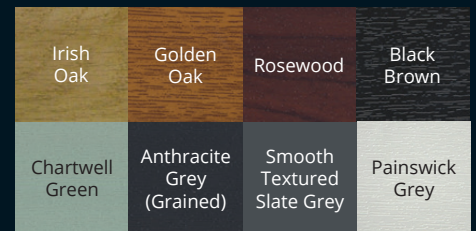

Monkey Tail, Tear or Pear Drop *Dummy Stays*

Standard Colour Options On White base unless otherwise stated

Both sides or on smooth white

Caramel base

Black/Brown base

On smooth white

Why not consider the other collections available from **The Choices brand**