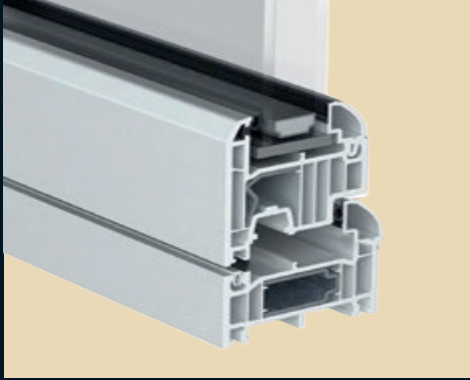

The *Choices* brand

Windows, Doors, Conservatories

Kömmerring Flush 70

from the 'Alternative to Timber' Collection

Looks Like Timber - Feels Like Timber

Specification:

- ✓ 70mm welded outer frame
- ✓ Flush fitted welded sashes
- ✓ Equal sightlines with Dummy Sashes
- ✓ Multichambered outerframe
- ✓ 6 chamber sash
- ✓ Available "A" Rated
- ✓ U-value of 1.4 W/(m²k)
- ✓ Traditional and modern glazing bead options from 28mm to 40mm as standard.

UPGRADE
PAS 24
DOC Q

Kommerling Flush70

'Choices' 'Flush 70' combines modern performance with traditional flush casement design offering authenticity without compromise.

Designed with timber features in mind

6 chambered sash for high thermal efficiency and sound reduction

Dummy Stays

Flush fitting sashes

20mm Astragal bar upgrade

Standard Handles

Standard

Inline *Cranked*

Upgrades