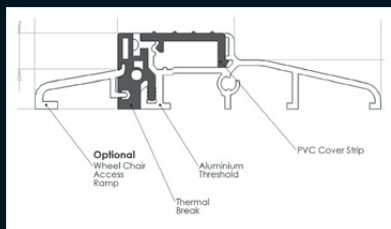

Mobility Threshold

Part M thermally broken mobility threshold available in anodised silver or gold with optional access wheel chair ramps