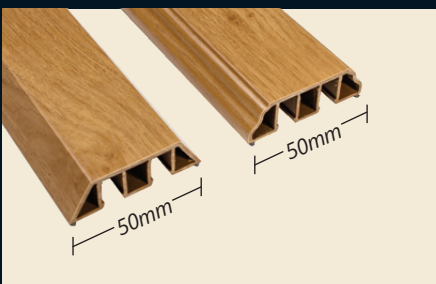

WINDOW AND DOOR ENHANCEMENTS

'Choices' Astragal Bar range

Astragal Bars can be fitted to most of the windows and doors within the Choices PVCU range

25mm ASTRAGAL BAR

for Kömmerling O70 and C70.

25mm clip fit Astragal bar with milled ends to match profile shape offering the traditional timber appearance.

21mm ASTRAGAL BAR

Residence 9, Imagine and Flush 70.

21mm Astragal bar with square cut external bar to sash/frame giving a tidy appearance.

Available Double or Triple Glazed
Optional for Kömmerling 70

50mm ASTRAGAL BAR

Kömmerling 70 - Linear only

50mm wide clip fit linear astragal bar perfect for creating that cottage bar look or a mullion effect on doors

Can be used in conjunction with our 25mm Astragal Bar

Radlington Cill