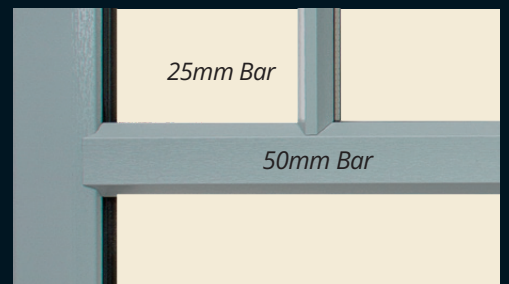

21mm ASTRAGAL BAR

Residence 9, Imagine and Flush 70.

21mm Astragal bar with square cut external bar to sash/frame giving a tidy appearance.

Available Double or Triple Glazed
Optional for Kömmerling 70

50mm ASTRAGAL BAR

Kömmerling 70 - Linear only

50mm wide clip fit linear astragal bar perfect for creating that cottage bar look or a mullion effect on doors

Can be used in conjunction with our 25mm Astragal Bar

Radlington Cill