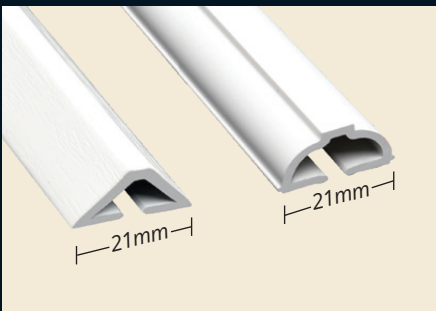

WINDOW AND DOOR ENHANCEMENTS

'Choices' Astragal Bar range

Astragal Bars can be fitted to most of the windows and doors within the Choices PVCU range

25mm ASTRAGAL BAR

for Kömmerling O70 and C70.

25mm clip fit Astragal bar with milled ends to match profile shape offering the traditional timber appearance.

21mm ASTRAGAL BAR

Residence 9, Imagine and Flush 70.

21mm Astragal bar with square cut external bar to sash/frame giving a tidy appearance.

Available Double or Triple Glazed
Optional for Kömmerling 70

50mm ASTRAGAL BAR

Kömmerling 70 - Linear only

50mm wide clip fit linear astragal bar perfect for creating that cottage bar look or a mullion effect on doors

Can be used in conjunction with our 25mm Astragal Bar

Radlington Cill