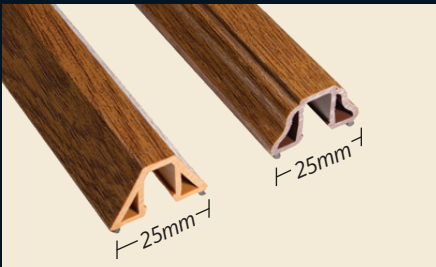

WINDOW AND DOOR ENHANCEMENTS

'Choices' Astragal Bar range

Astragal Bars can be fitted to most of the windows and doors within the Choices PVCU range

25mm ASTRAGAL BAR

for Kömmerling O70 and C70.

25mm clip fit Astragal bar with milled ends to match profile shape offering the traditional timber appearance.

21mm ASTRAGAL BAR

Residence 9, Imagine and Flush 70.

21mm Astragal bar with square cut external bar to sash/frame giving a tidy appearance.

Available Double or Triple Glazed
Optional for Kömmerling 70

50mm ASTRAGAL BAR

Kömmerling 70 - Linear only

50mm wide clip fit linear astragal bar perfect for creating that cottage bar look or a mullion effect on doors

Can be used in conjunction with our 25mm Astragal Bar

Radlington Cill

The Radlington cill is a modern interpretation of a traditional timber cill. Available as 55mm x 165mm for all our 100mm and 70mm window and door systems.

For R7 and R9 a 30mm x 165mm Radlington cill is supplied as standard (55mm cill available as an option).